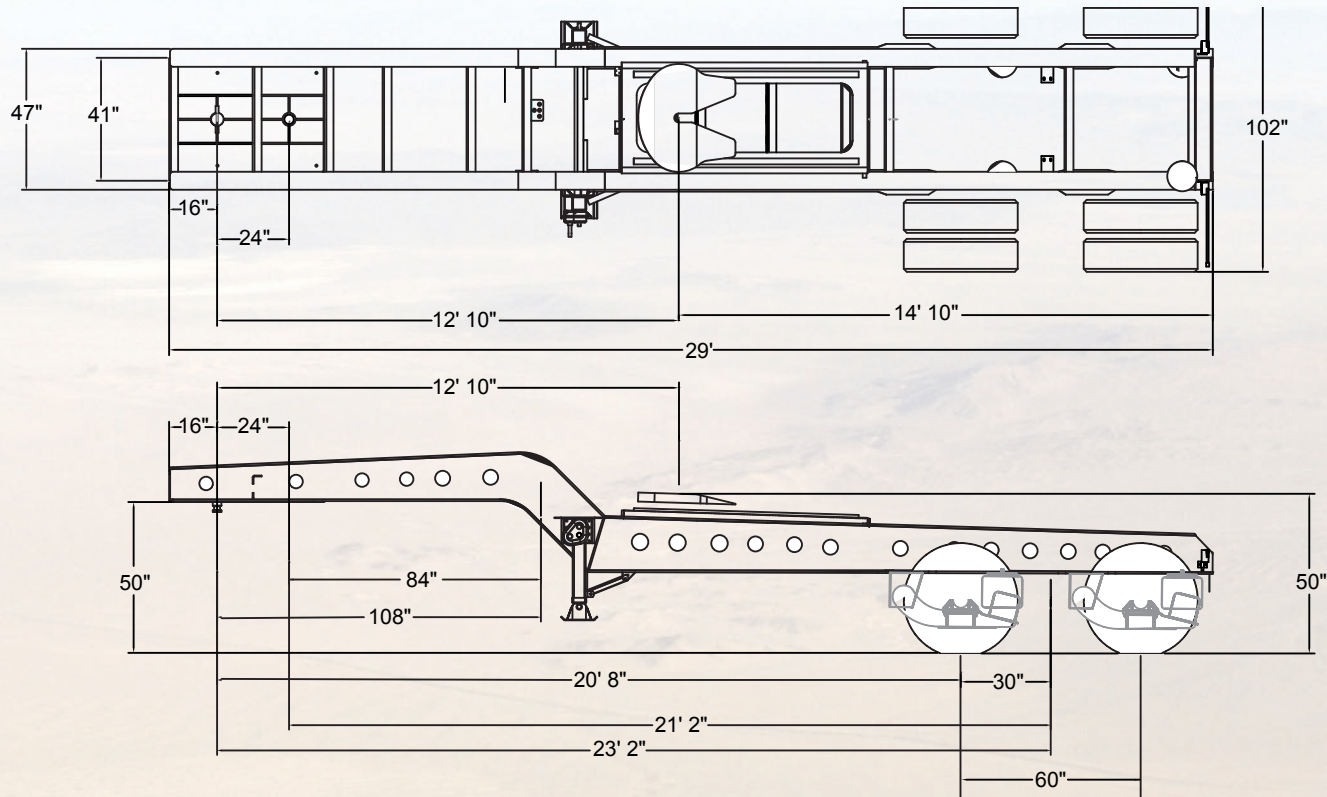

# Magnitude<sup>®</sup> 402J Jeep

Specifications subject to change without notice.  
Photo may show some optional equipment.

Fontaine Heavy-Haul • 5398 US Highway 11 • Springville, AL 35146 • 205-467-6171 • [www.fontaineheavyhaul.com](http://www.fontaineheavyhaul.com)