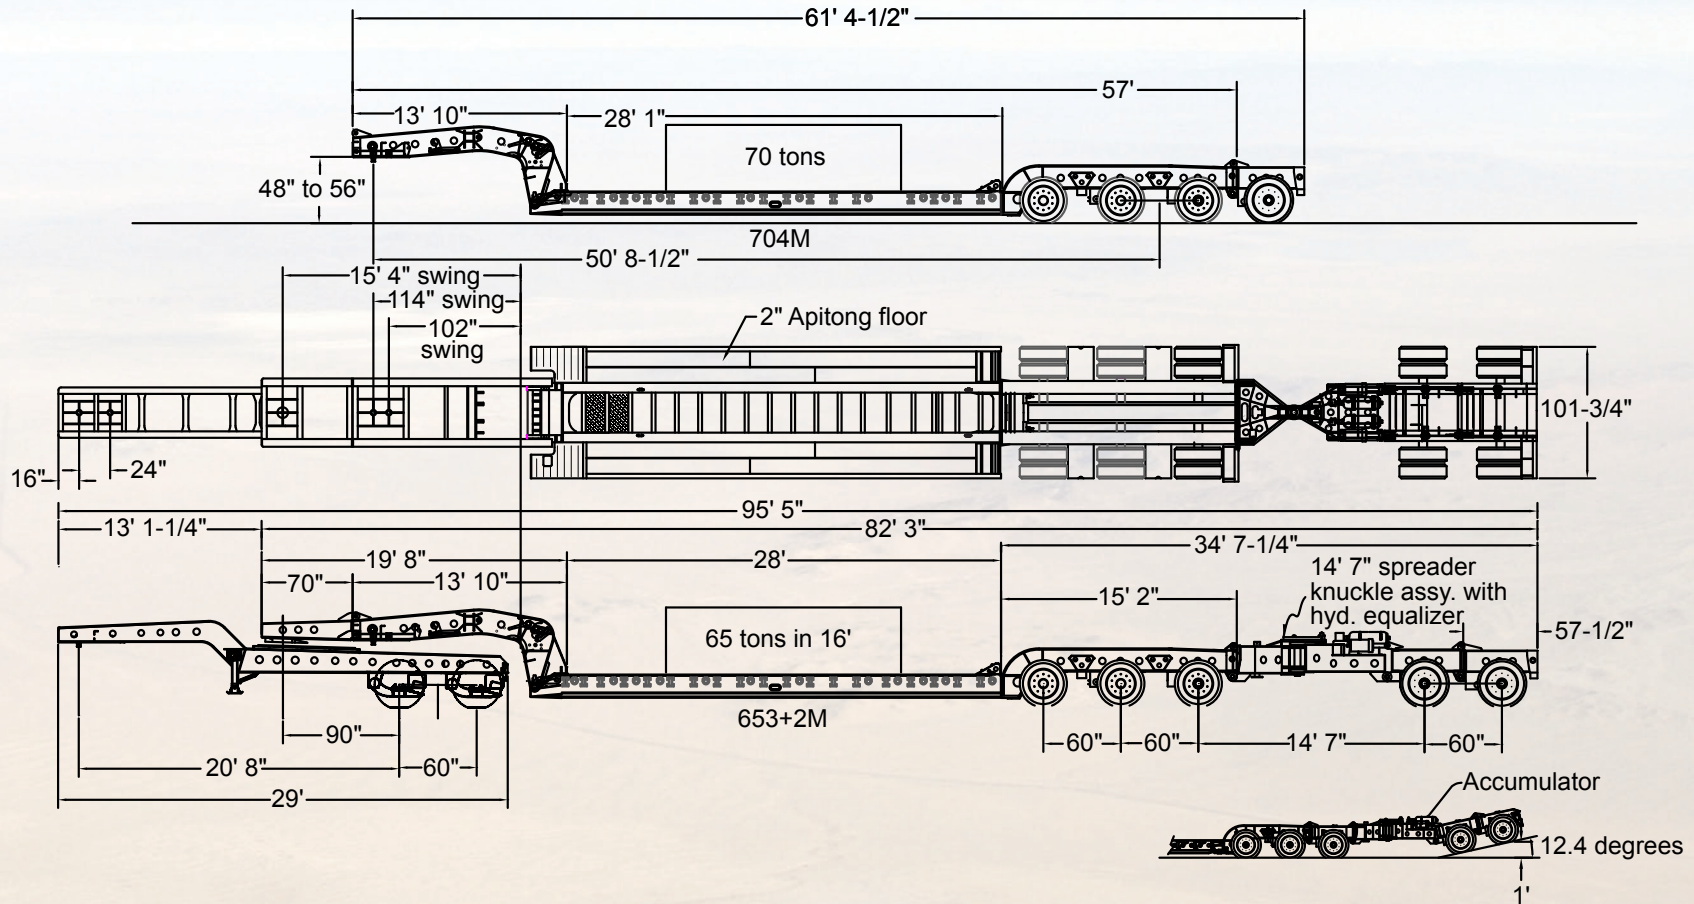

# Magnitude <sup>70</sup>Class

Specifications subject to change without notice.  
Photo may show some optional equipment.

Fontaine Heavy-Haul • 5398 US Highway 11 • Springville, AL 35146 • 205-467-6171 • [www.fontaineheavyhaul.com](http://www.fontaineheavyhaul.com)