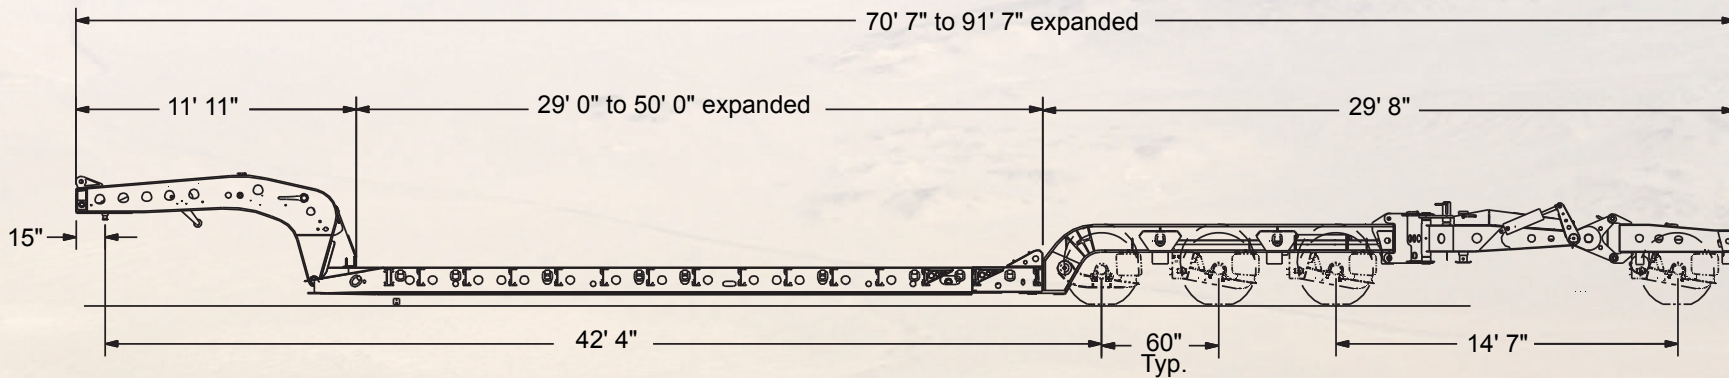

MAGNITUDE™ 55HMX

Extendable Deck • Modular Tridem Bogie

Specifications subject to change without notice.
Photo may show some optional equipment.

Fontaine Heavy-Haul • 5398 US Highway 11 • Springville, AL 35146 • 205-467-6171 • www.fontaineheavyhaul.com