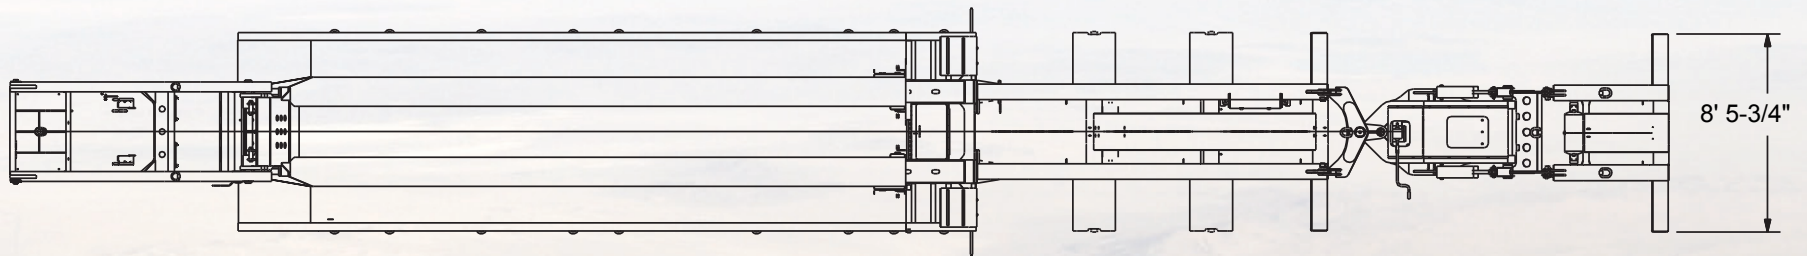

MAGNITUDE™ 55HMX

Extendable Deck • Modular Tridem Bogie

Specifications subject to change without notice.
Photo may show some optional equipment.

Fontaine Heavy-Haul • 5398 US Highway 11 • Springville, AL 35146 • 205-467-6171 • www.fontaineheavyhaul.com