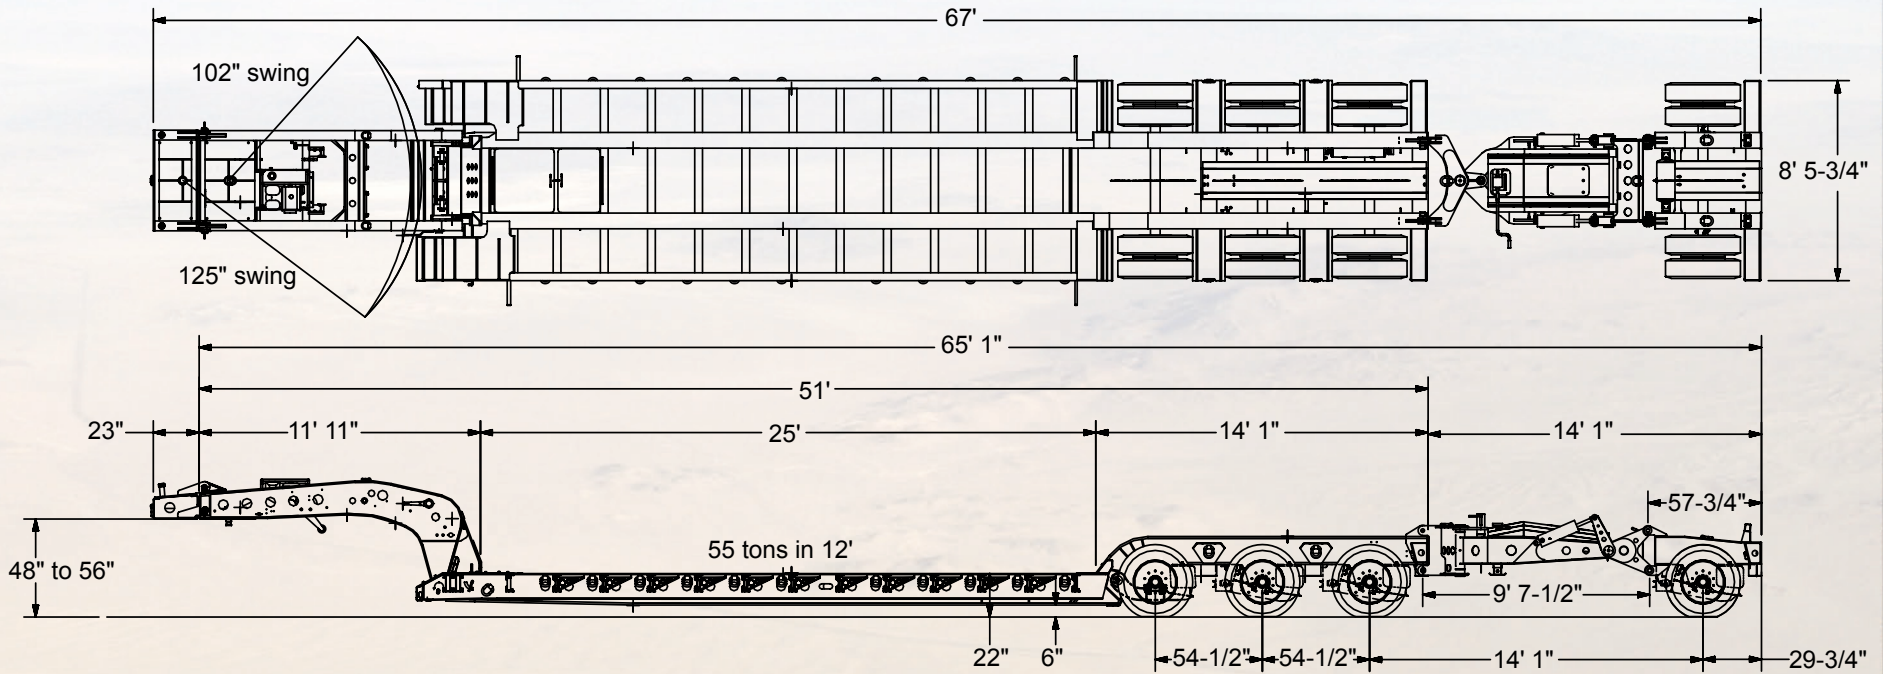

MAGNITUDE™ 55HFLD

Flat Level Deck Deck • Fixed Tridem Bogie

NOTE: Standard clear deck length is 25 feet.
Optional lengths are also available.
Consult your dealer for details.

Specifications subject to change without notice.
Images may show some optional equipment.