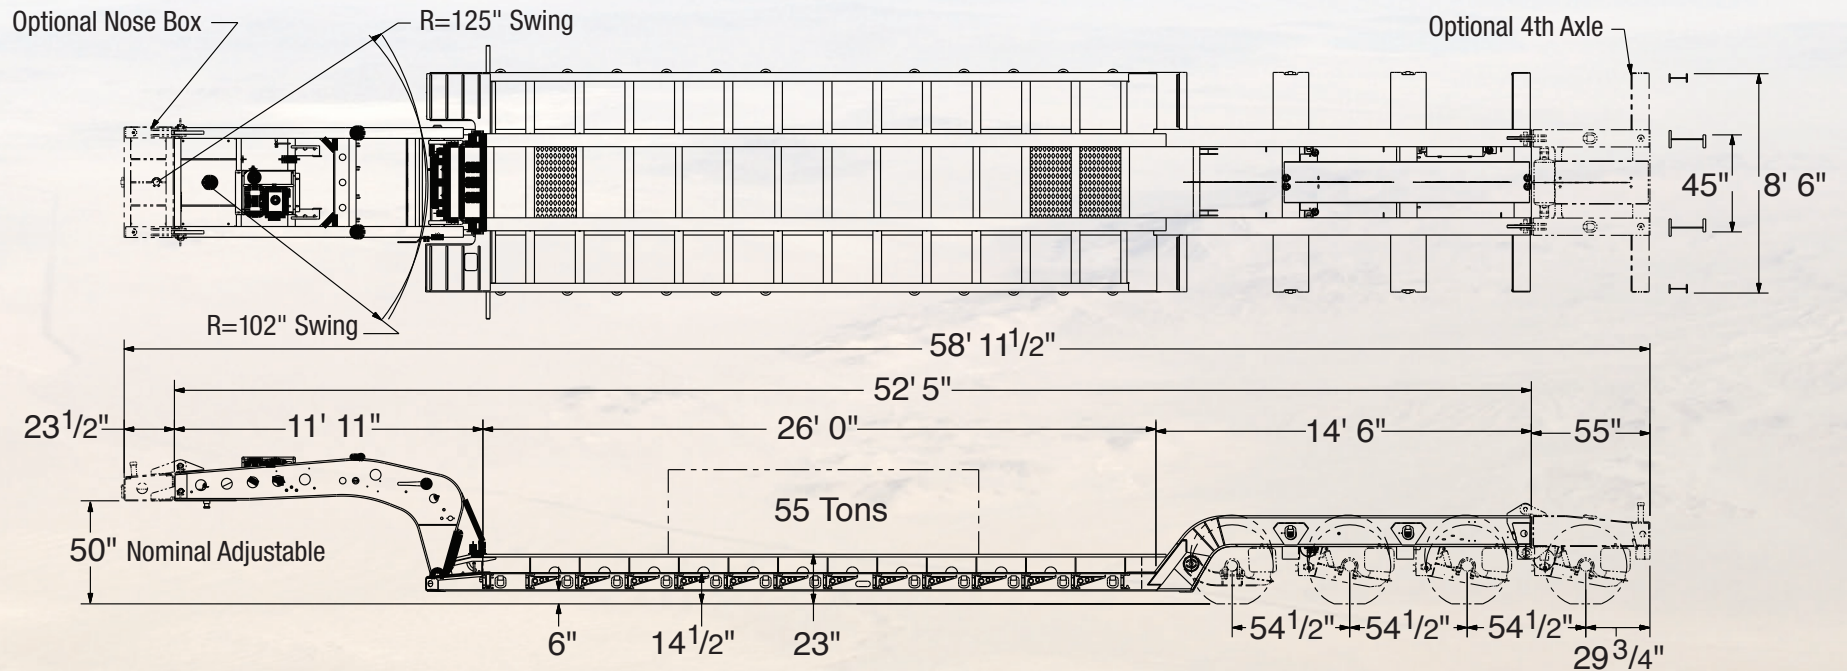

MAGNITUDE™ 55HDSR

Drop Side Rail • Fixed Tridem Bogie

Specifications subject to change without notice.
Photo may show some optional equipment.

Fontaine Heavy-Haul • 5398 US Highway 11 • Springville, AL 35146 • 205-467-6171 • www.fontaineheavyhaul.com