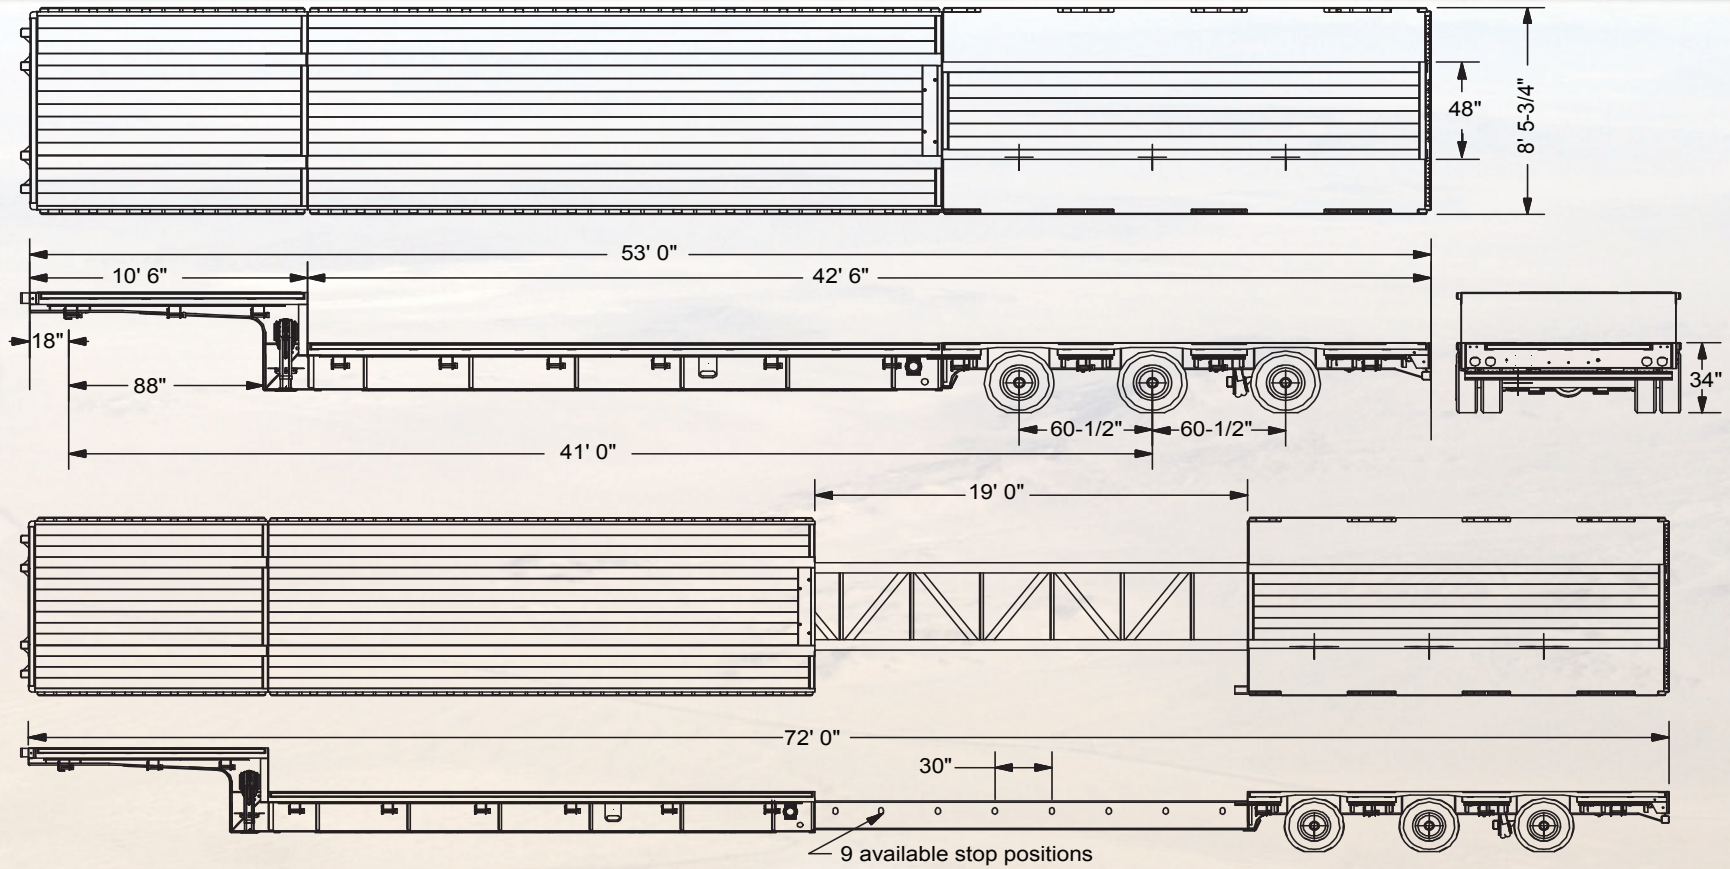

Xcalibur^{XTD}

Specifications subject to change without notice.
Photo may show some optional equipment.

Fontaine Heavy-Haul • 5398 US Highway 11 • Springville, AL 35146 • 205-467-6171 • www.fontaineheavyhaul.com