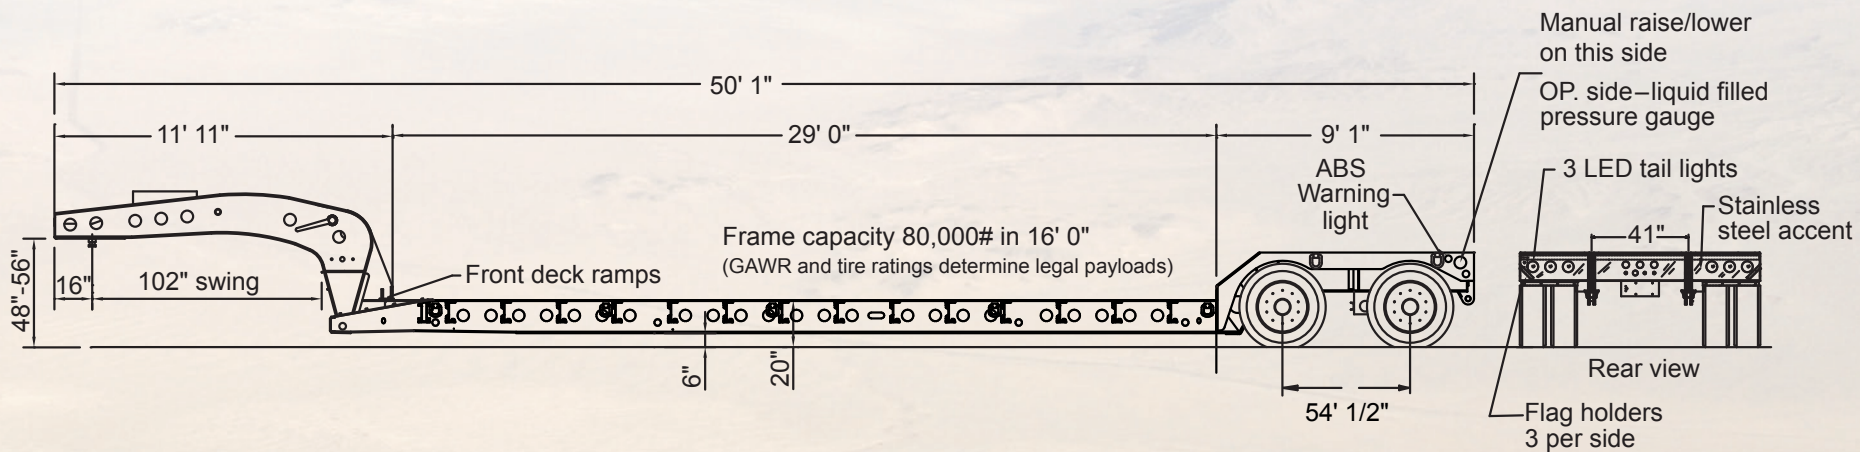

Renegade LXN40

Specifications subject to change without notice.
Photo may show some optional equipment.

Fontaine Heavy-Haul • 5398 US Highway 11 • Springville, AL 35146 • 205-467-6171 • www.fontaineheavyhaul.com