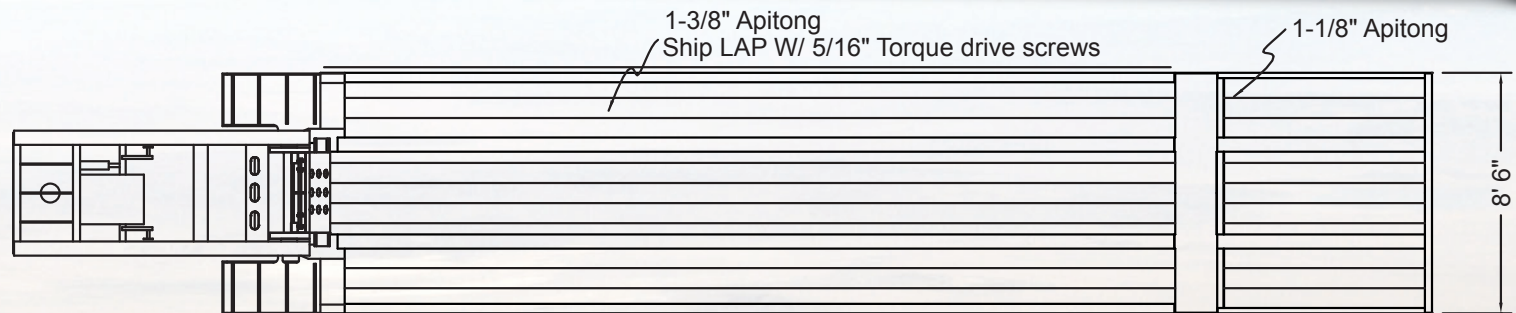

Renegade LXN40

Specifications subject to change without notice.
Photo may show some optional equipment.

Fontaine Heavy-Haul • 5398 US Highway 11 • Springville, AL 35146 • 205-467-6171 • www.fontaineheavyhaul.com