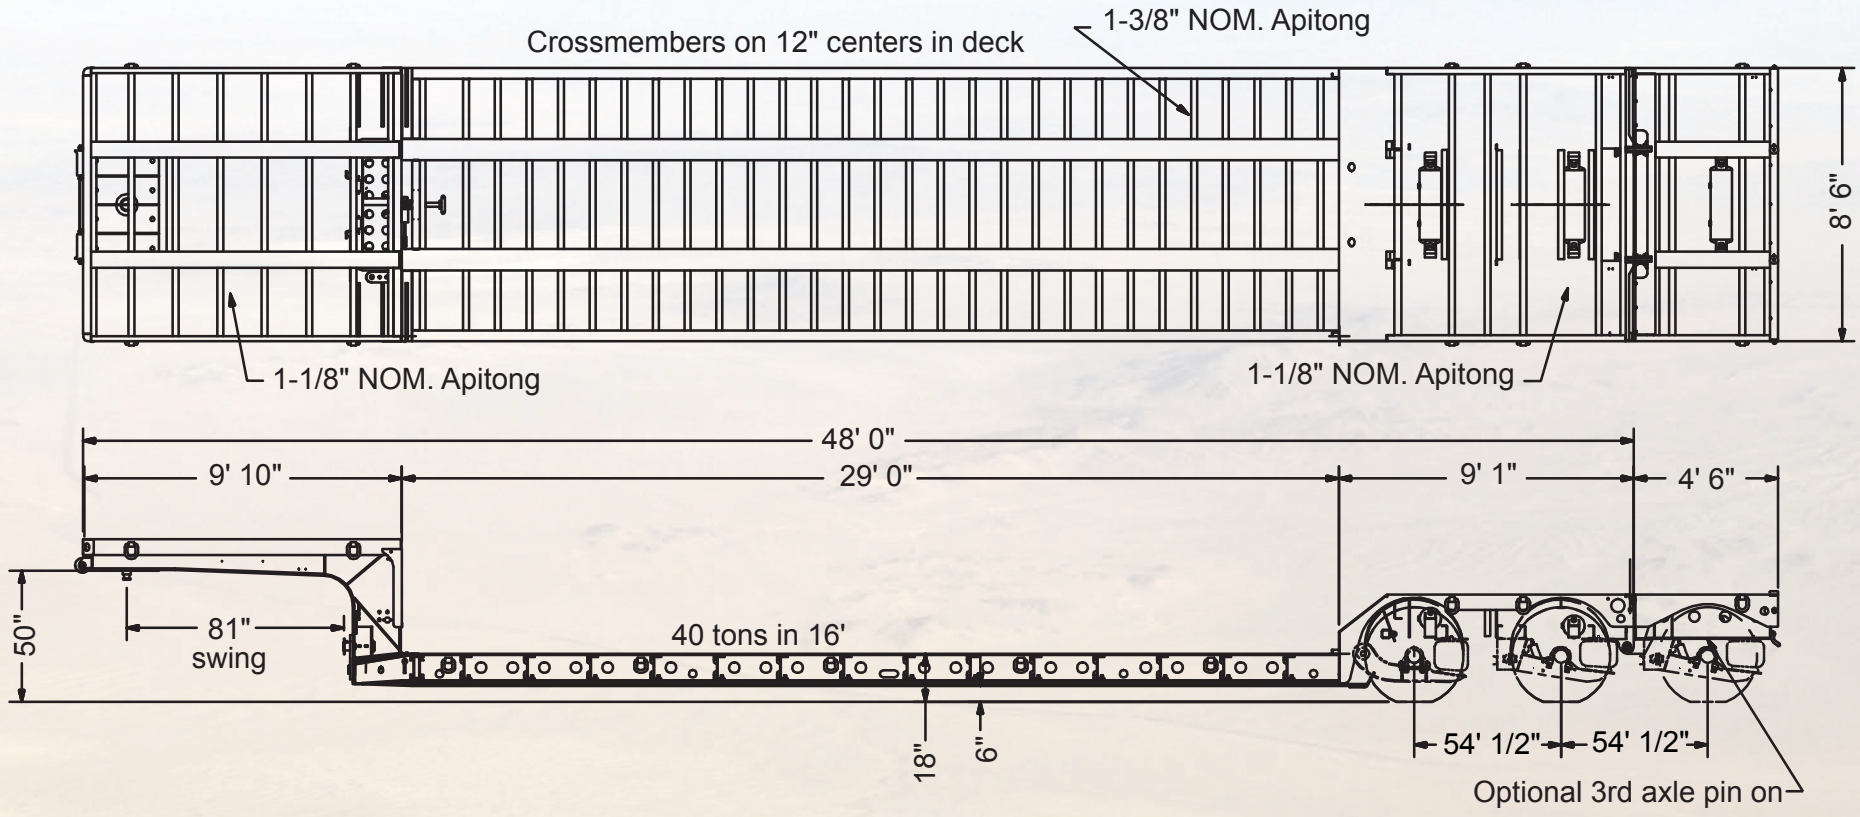

Renegade LX40

Specifications subject to change without notice.
Photo may show some optional equipment.

Fontaine Heavy-Haul • 5398 US Highway 11 • Springville, AL 35146 • 205-467-6171 • www.fontaineheavyhaul.com