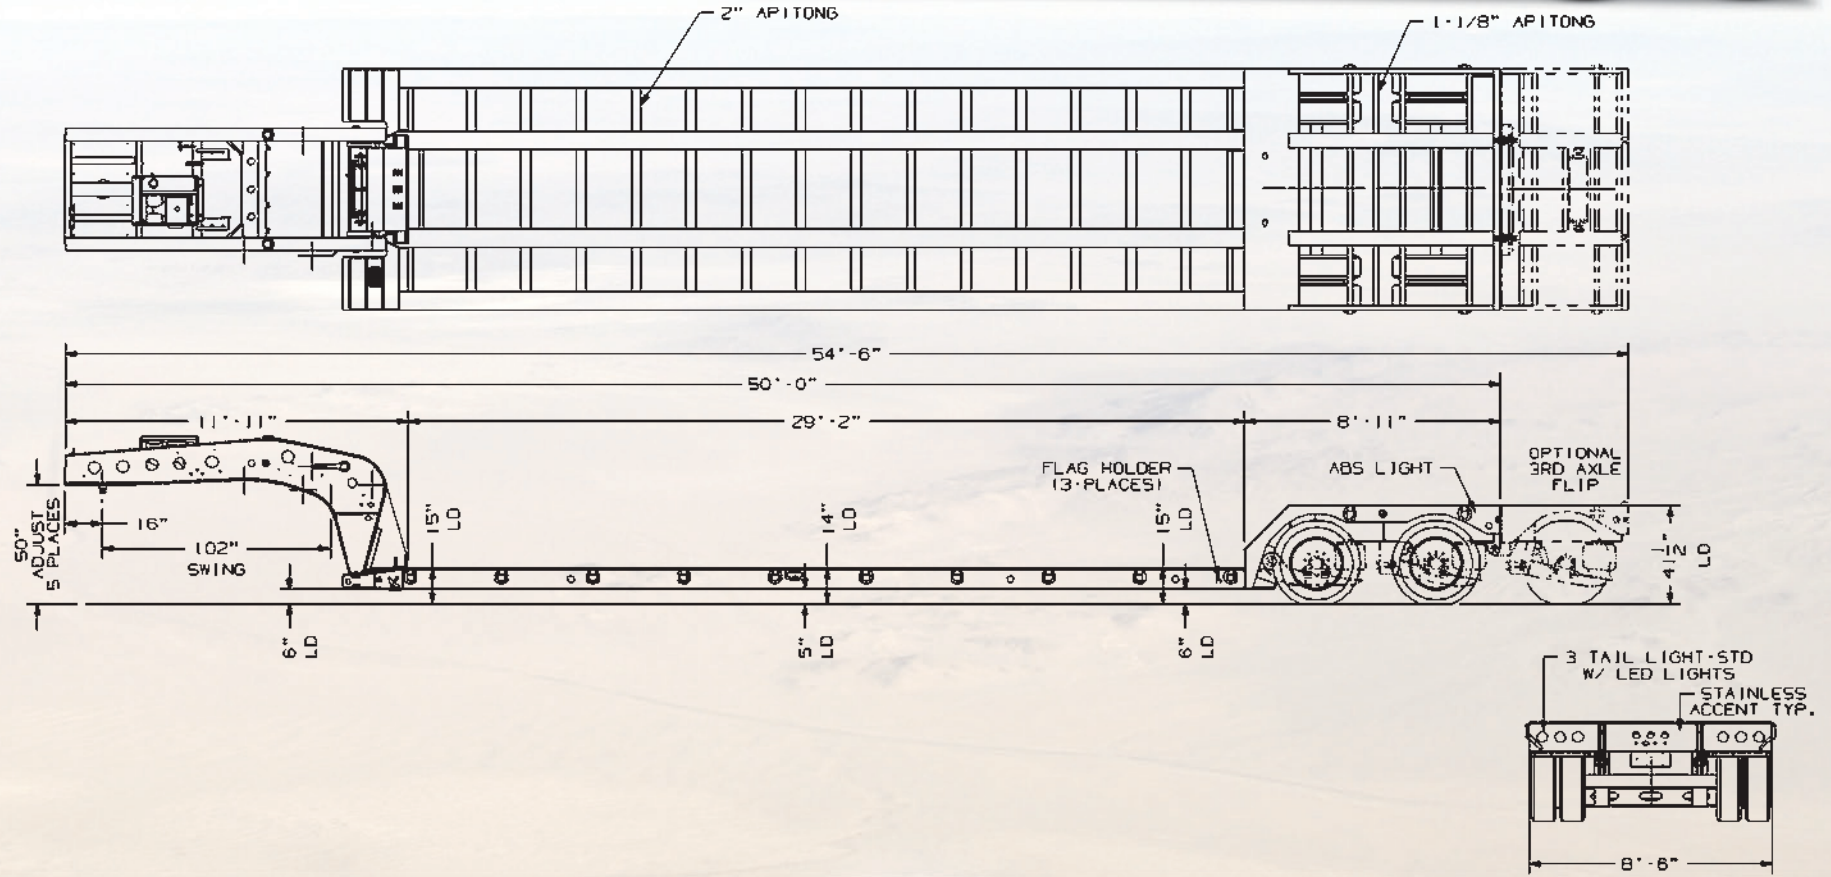

Renegade LXLN14

Specifications subject to change without notice.
Photo may show some optional equipment.

Fontaine Heavy-Haul • 5398 US Highway 11 • Springville, AL 35146 • 205-467-6171 • www.fontaineheavyhaul.com