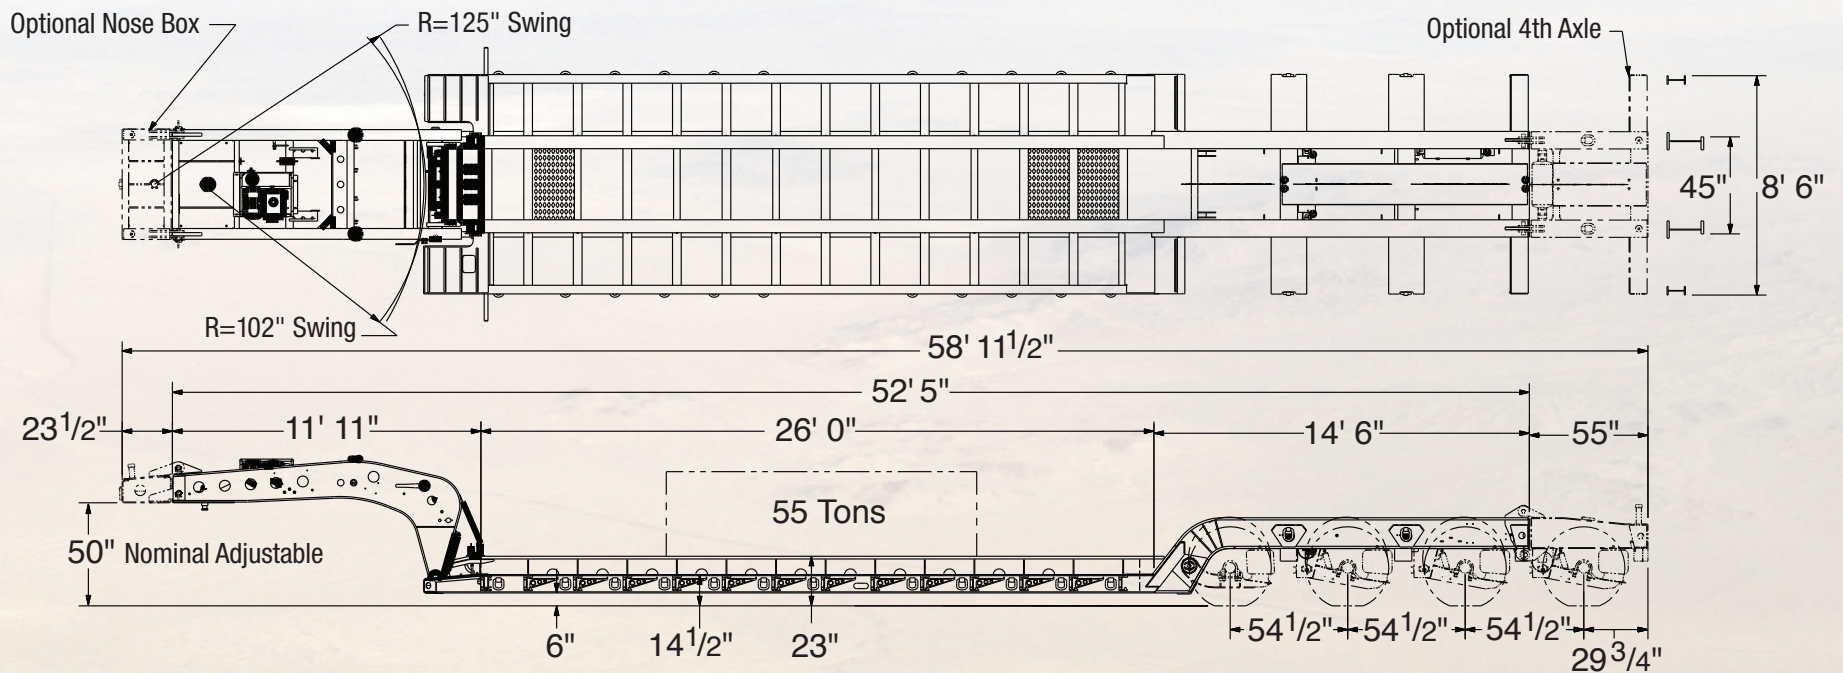

Magnitude 55H-DSR

Specifications subject to change without notice.
Photo may show some optional equipment.

Fontaine Heavy-Haul • 5398 US Highway 11 • Springville, AL 35146 • 205-467-6171 • www.fontaineheavyhaul.com